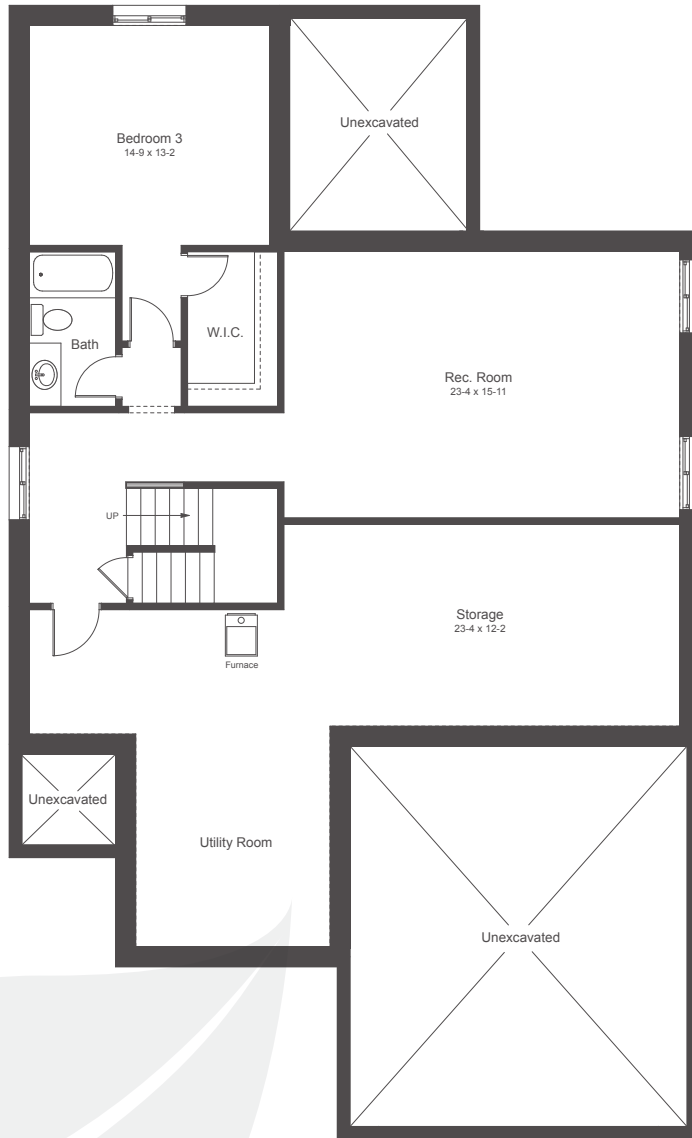

# The Bay 1581 SQ.FT. 2 BED | 2 BATH

# The Bay 1581 SQ.FT. 2 BED | 2 BATH

**OPTIONAL FINISHED BASEMENT**  
972 SQ.FT.

**MAIN FLOOR**