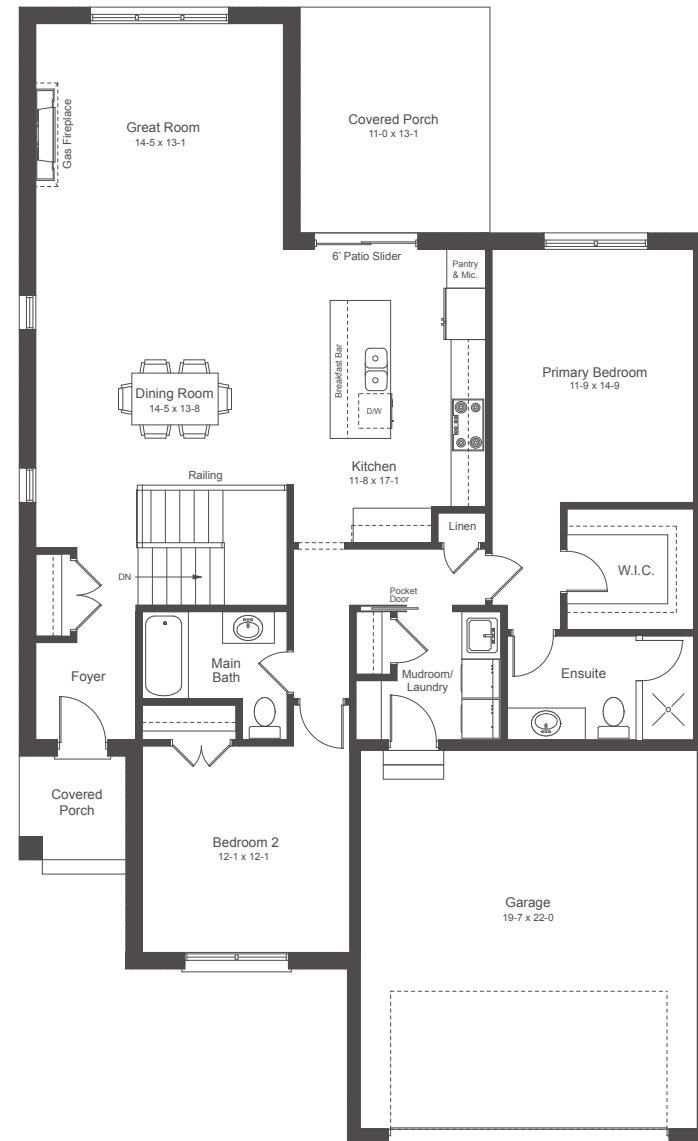

# The Bay 1581 SQ.FT. 2 BED | 2 BATH

# The Bay 1581 SQ.FT. 2 BED | 2 BATH

**OPTIONAL FINISHED BASEMENT**  
972 SQ.FT.

**MAIN FLOOR**