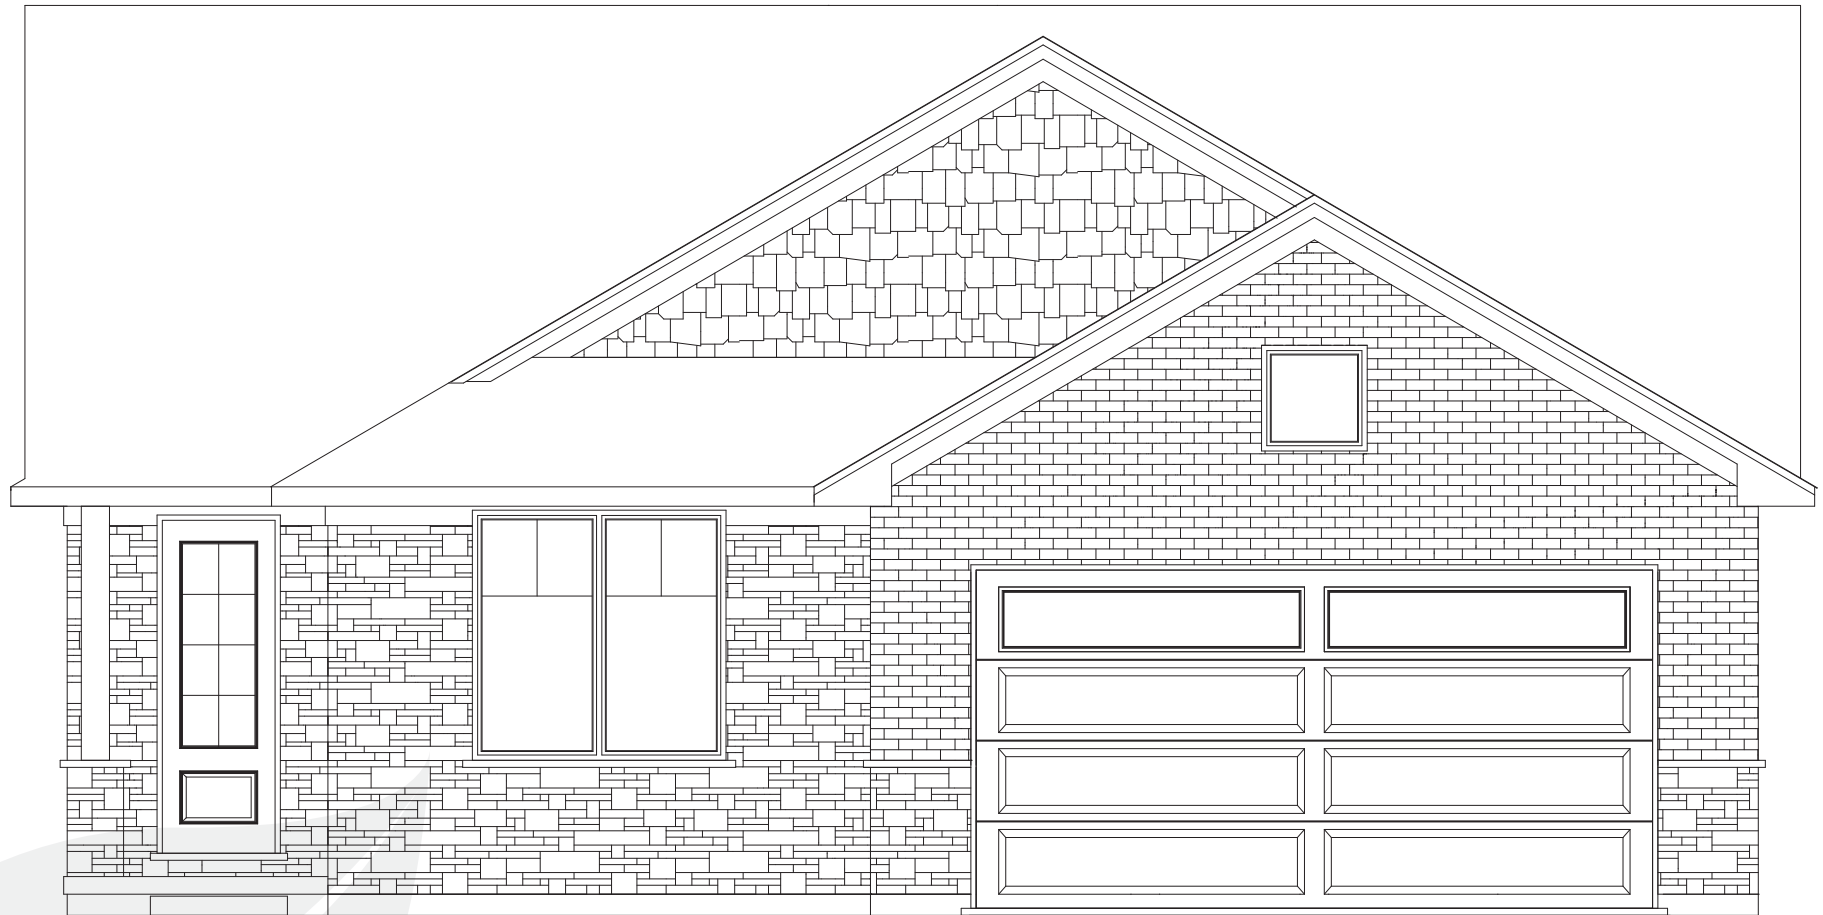

# The Bay 1581 SQ.FT. 2 BED | 2 BATH

# The Bay 1581 SQ.FT. 2 BED | 2 BATH

**OPTIONAL FINISHED BASEMENT**  
972 SQ.FT.

**MAIN FLOOR**