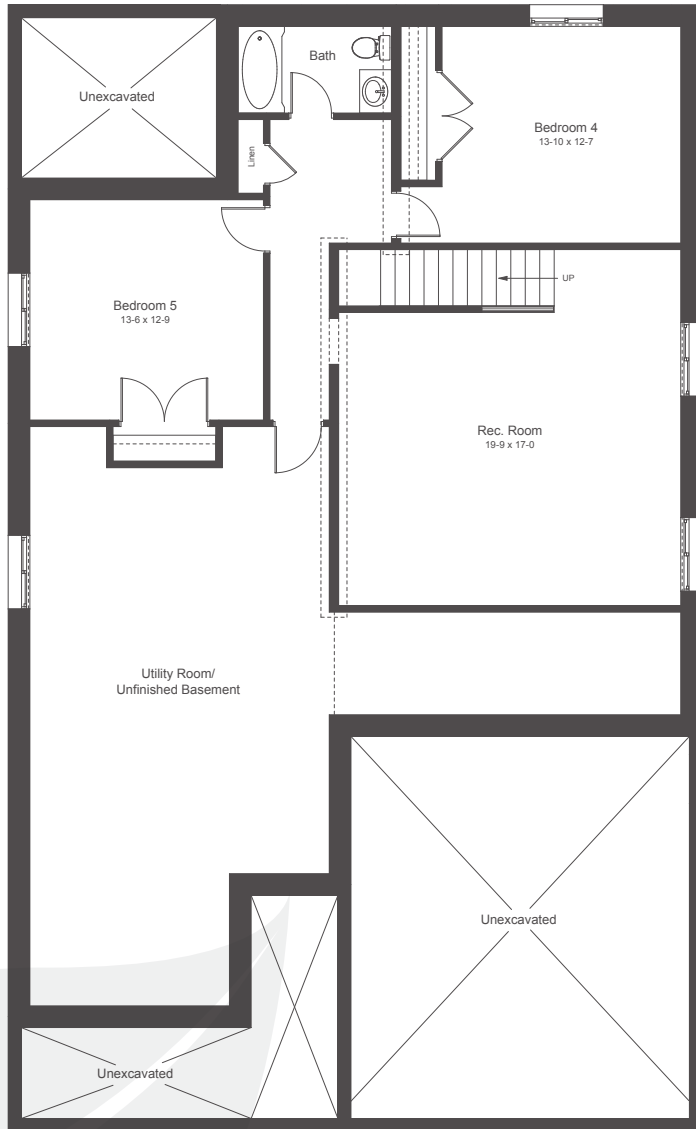

# The Williams 1859 SQ.FT. 3 BED | 2 BATH

# The Williams 1859 SQ.FT. 3 BED | 2 BATH

**OPTIONAL FINISHED BASEMENT**  
1099 SQ.FT.

**MAIN FLOOR**