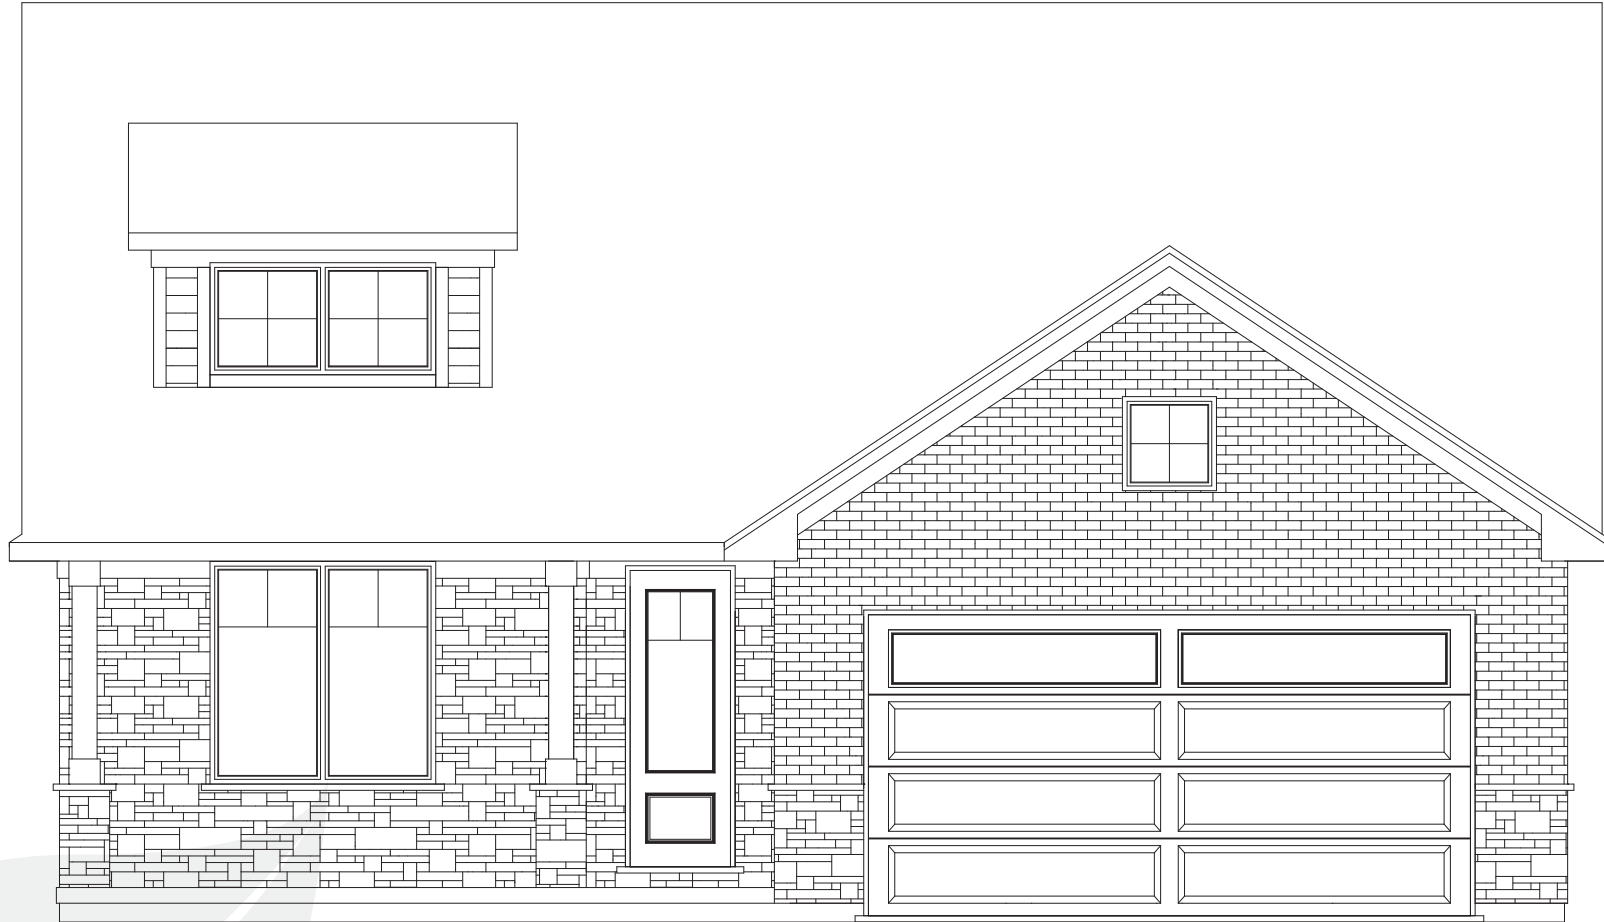

# The Williams 1859 SQ.FT. 3 BED | 2 BATH

# The Williams 1859 SQ.FT. 3 BED | 2 BATH

**OPTIONAL FINISHED BASEMENT**  
1099 SQ.FT.

**MAIN FLOOR**