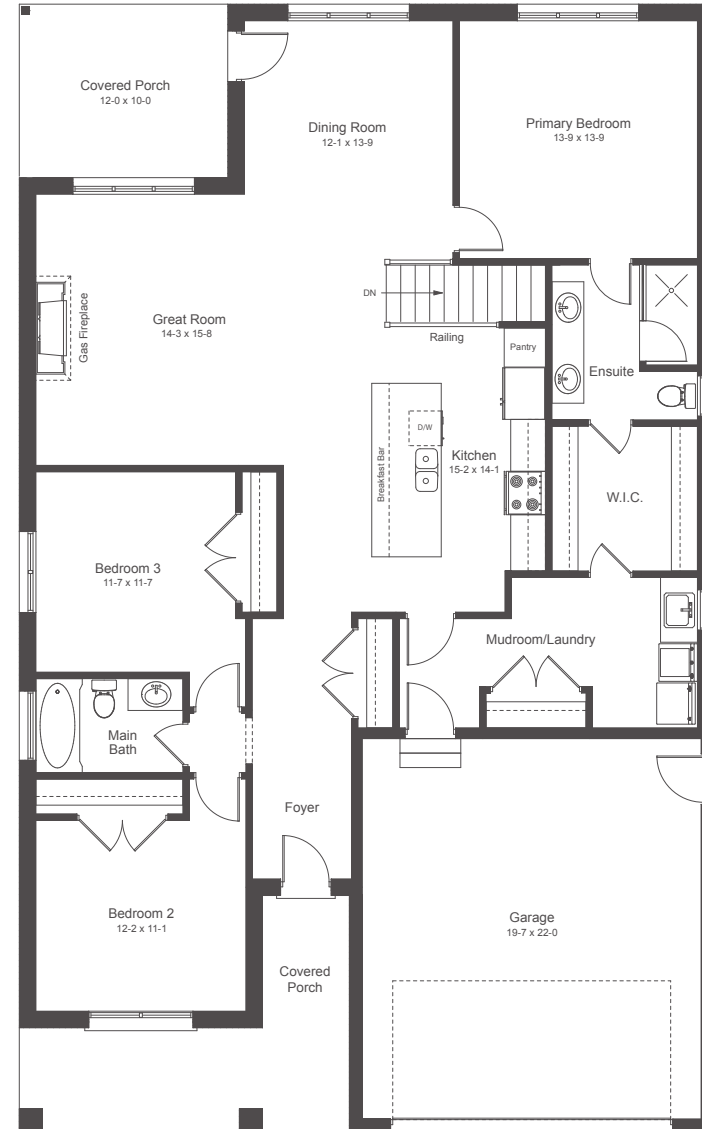

# The Williams 1859 SQ.FT. 3 BED | 2 BATH

# The Williams 1859 SQ.FT. 3 BED | 2 BATH

**OPTIONAL FINISHED BASEMENT**  
1099 SQ.FT.

**MAIN FLOOR**